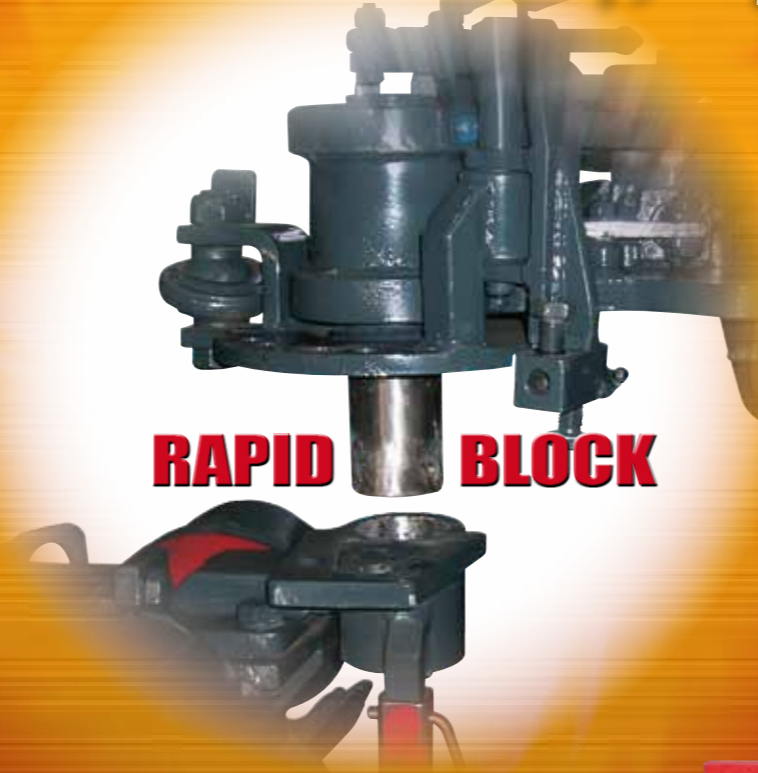

Trincia UNICA

ROTARY MILLING HEAD

HEAD BLADE WEEDER

MINI TILLER HEAD

ROTARY HARROW HEAD

RAPID BLOCK

SHOOT TIPPING HEAD WITH WHIPS FOR ECOLOGICAL WEDDING

HEAD MINI SHREDDER

SHOOT TIPPING HEAD WITH BELTS

DISC MOWER