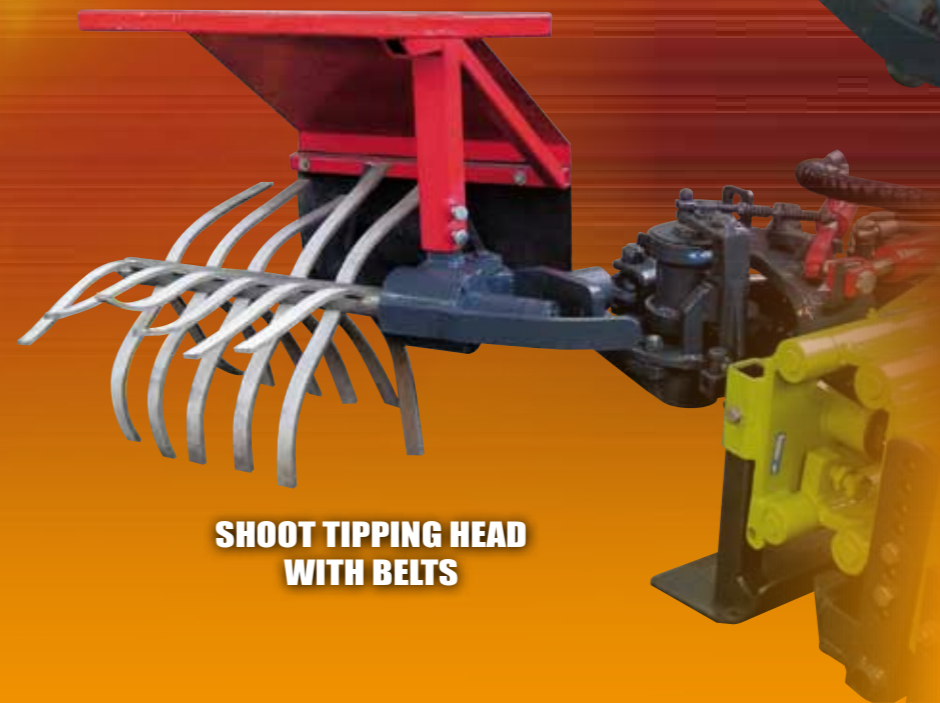

Trincia UNICA

ROTARY MILLING HEAD

HEAD BLADE WEEDER

MINI TILLER HEAD

ROTARY HARROW HEAD

RAPID BLOCK

SHOOT TIPPING HEAD WITH WHIPS FOR ECOLOGICAL WEDDING

HEAD MINI SHREDDER

SHOOT TIPPING HEAD WITH BELTS

DISC MOWER